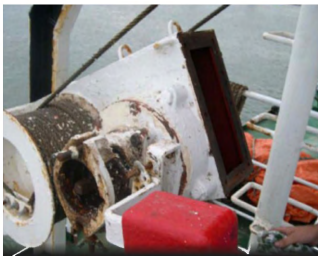

Repairs

- Steel works and pipe fitting (class approved an not class)
- Hatches repairs and seal changing
- Staging and scaffolding
- Refrigeration repairs
- Engine Major repairs
- Spill cleaning and recovery
- Anchor mounting
- Boiler repairs
- Turbo charger overhaul
- Painting
- Motor rewinding and supply
- Electricity
- De-rusting deck and hatch
- Electrical repair
- Insulations
- Generator repairs
- Machining and Milling
- Laser in-situ alignment
- Polymer refitting
- Electric motor rewinding and rotor balancing
- Generators
- Insulation, exhaust pipes
- economizers ,room ceiling
- Steel wire ropes renew
- Fiber repairs
- Radiator repair
- Heat exchanger re-tubing
- Polymers application
- Pumps overhaul
- Heat exchanger cleaning
- Ultrasonic cleaning

Inspections

- Life boat annual and five year
- Fire fighting fix system
- Life saving equipment servicing
- Medical oxygen servicing
- Temperature test with thermo graph camera
- Steel wire rope inspection
- Gangways
- Cargo Blocks & Chain blocks
- Fix points
- Life rafts from 6 to 25 persons
- Lifejackets and buoys
- Immersion suit and thermal aid
- Extinguishers, Fire hoses & couplings
- Breathing Apparatus, EEBD
- Safety clothing
- Life boat FPD
- Pilot Ladders & embarkation Ladders